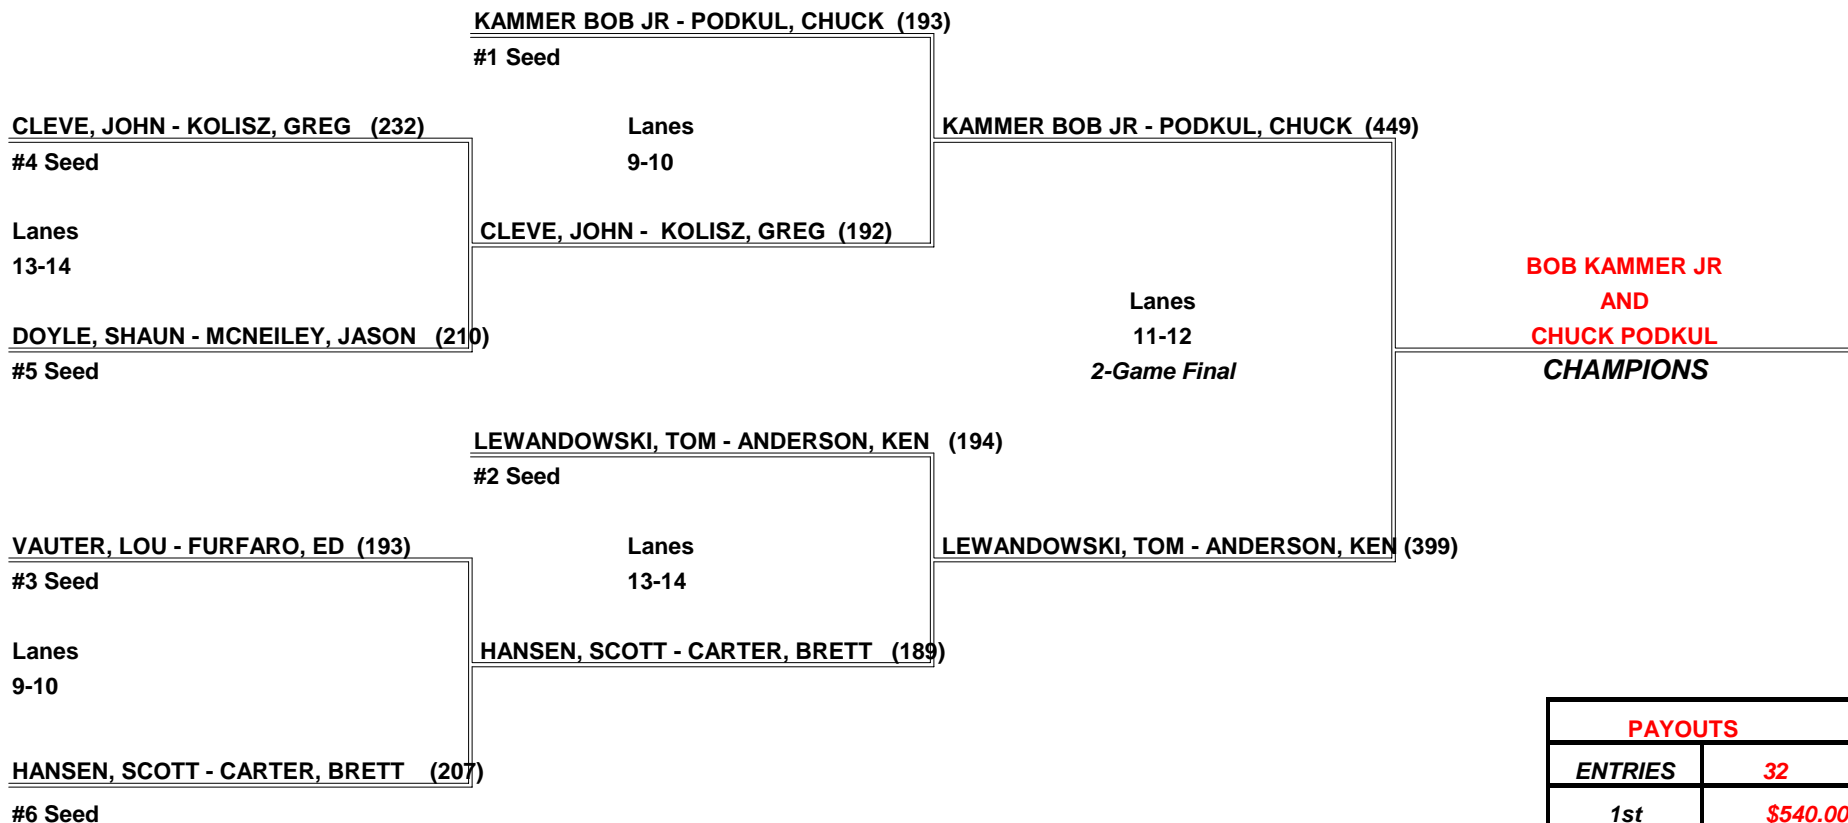

2004 IAA BOWLING DOUBLES CHAMPIONSHIPS 2004

MATCH PLAY FINALS

PAYOUTS	
ENTRIES	32
1st	\$540.00
2nd	\$260.00
3rd	\$160.00
4th	\$160.00
5th	\$100.00
6th	\$100.00
7th	\$60.00

No Practice Prior to Championship Round Action

#1/2 Seeds Can Practice on Lanes 1 & 2 during first round match