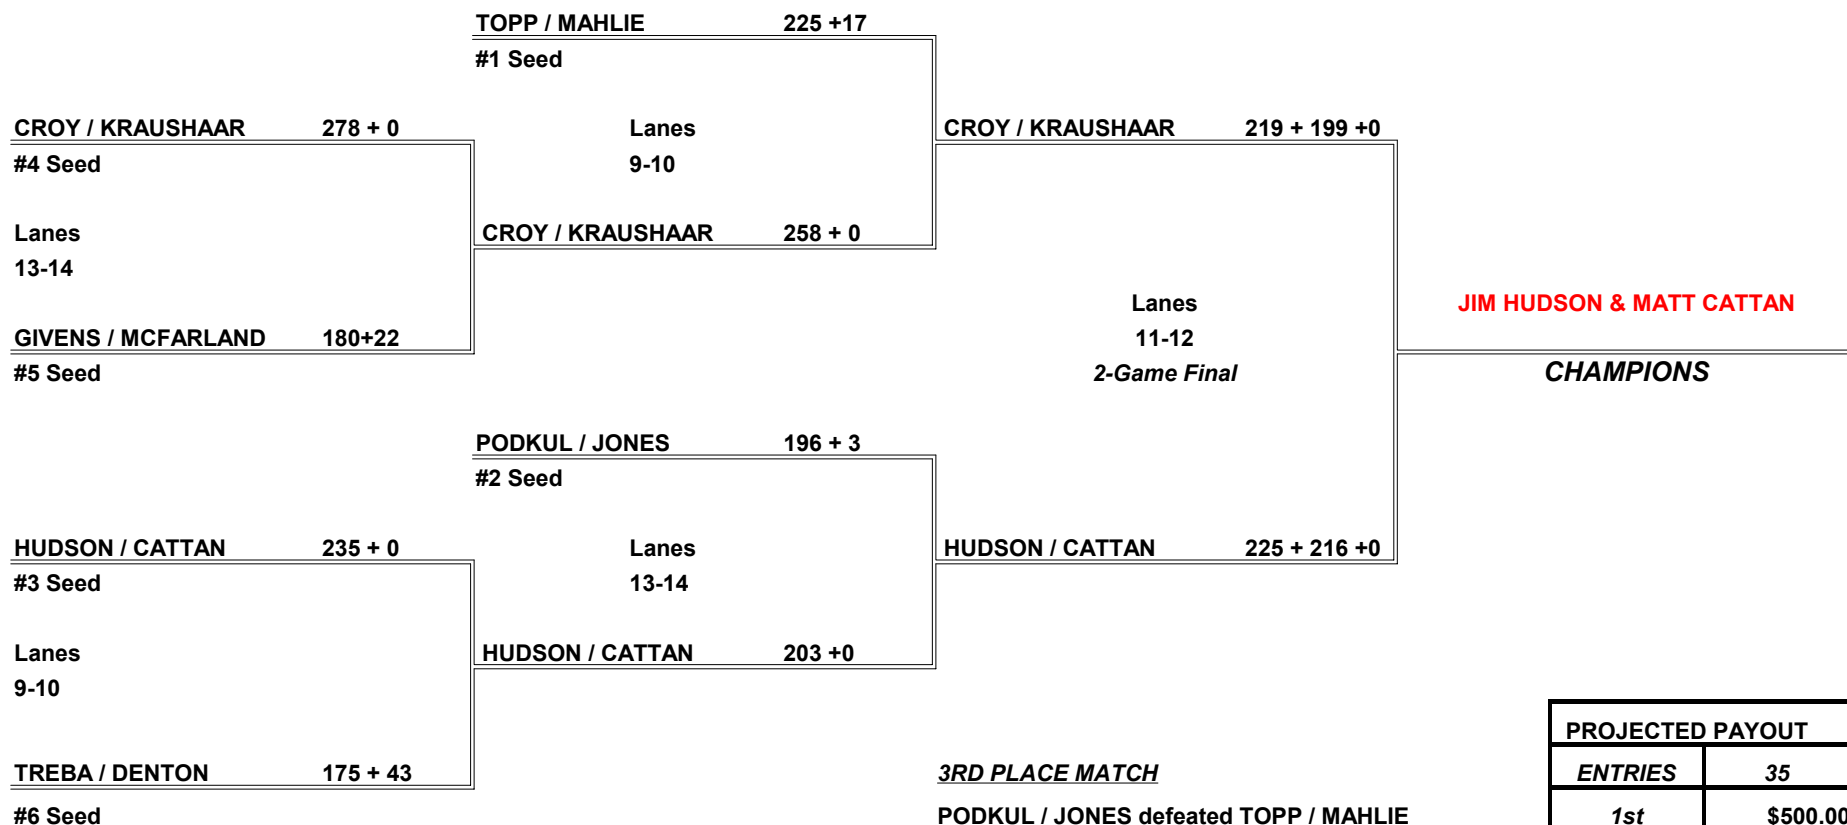

2005 IAA BOWLING DOUBLES CHAMPIONSHIPS 2005

MATCH PLAY FINALS

No Practice Prior to Championship Round Action

#1/2 Seeds Can Practice on Lanes 1 & 2 during first round match

PROJECTED PAYOUT	
ENTRIES	35
1st	\$500.00
2nd	\$300.00
3rd	\$220.00
4th	\$140.00
5th	\$90.00
6th	\$90.00